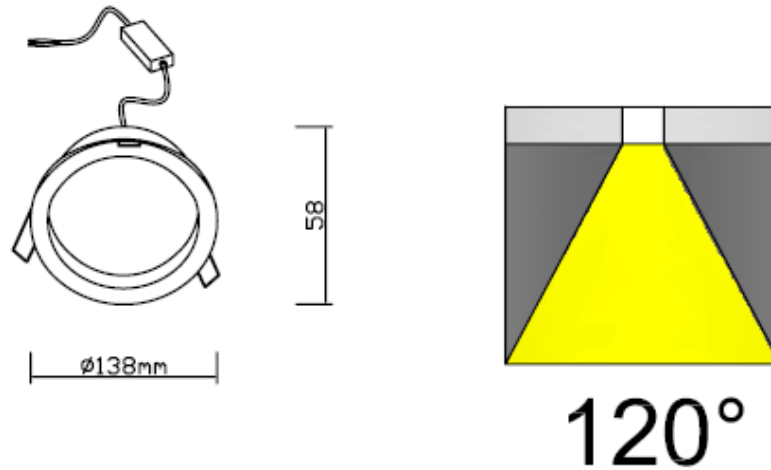

4 inches 8W LED round down light

Order Number:92120004(3000K)/92140000(4000K)/92160001(6000K)

1. Feature

- Perfect light quality design, system efficacy > 75lm/W (6000K), can replace halogen or HID lamp.
- Very even light output, no-glare design.
- Universal power input range of 100 – 240 VAC, allowing consistent installation in any location around the world.
- Very nice mechanical design, high quality spinning light body.
- High quality surface treatment with mat white for cover.
- Environmental friendly. RoHs Compliant
- The color temperature follows ANSI C78.337 Standard.

4 inches 8W LED round down light

Order Number:92120004(3000K)/92140000(4000K)/92160001(6000K)

3. Specification

	Item	Specification
Mechanical	Dimension	φ 138mm*H58mm
	Cutting Hole	φ 115mm
	Weight	350g
	Materials and Finishing	1. Spining Aluminum housing 2. Milky white paint cover
Electrical	Input Voltage	AC100~240V, 50/60Hz
	Power Consumption	8W
	PFC	>0.9
	Chip Source	3014 Chip
Optical	Color Temperature (ANSI C78.337 Standard)	3000K: 3,045K +/- 175K, 4000K: 3,985K +/- 275K 6000K: 6,000K +/- 355K
	Luminaries efficacy	3000K: 85lm/w ~ 90lm/w 4000K/6000K: 95lm/w ~ 100lm/w
	Color rending	3000K/4000K: Ra 80 typ. 6000K: Ra 70 typ.
	Beam angle	120°
	Lumen maintenance	> 92% @6000hrs
	Expected Lifetime	25,000 hrs (Ta=25°C)
	Reliability	Operating Temperature
Storage Temperature		-20-50°C
Environment	Operating	Indoor use only
	IP rating	IP40
	Restricted Materials	RoHs compliant
Certification	Safety & EMC	CE approved driver

4 inches 8W LED round down light

Order Number:92120004(3000K)/92140000(4000K)/92160001(6000K)

4. Mechanical Drawing**5. Cutting hole.**

4 inches 8W LED round down light

Order Number:92120004(3000K)/92140000(4000K)/92160001(6000K)

光度参数:

光通量: 613.28 lm 辐射通量: 1.6831 W 光效: 75.62 lm/W

电参数:

灯具电参数: $U=219.3V$ $I=0.04330A$ $P=8.110W$ $PF=0.8410$

4 inches 8W LED round down light

Order Number:92120004(3000K)/92140000(4000K)/92160001(6000K)

7. Packaging Information.