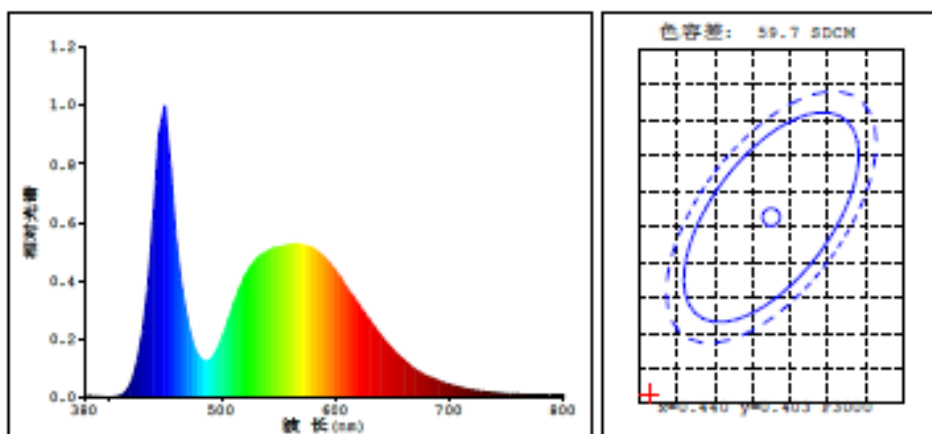

4 inches 8W LED round down light

Order Number:92120004(3000K)/92140000(4000K)/92160001(6000K)

3. Specification

	Item	Specification
Mechanical	Dimension	φ 138mm*H58mm
	Cutting Hole	φ 115mm
	Weight	350g
	Materials and Finishing	1. Spining Aluminum housing 2. Milky white paint cover
Electrical	Input Voltage	AC100~240V, 50/60Hz
	Power Consumption	8W
	PFC	>0.9
	Chip Source	3014 Chip
Optical	Color Temperature (ANSI C78.337 Standard)	3000K: 3,045K +/- 175K, 4000K: 3,985K +/- 275K 6000K: 6,000K +/- 355K
	Luminaries efficacy	3000K: 85lm/w ~ 90lm/w 4000K/6000K: 95lm/w ~ 100lm/w
	Color rending	3000K/4000K: Ra 80 typ. 6000K: Ra 70 typ.
	Beam angle	120°
	Lumen maintenance	> 92% @6000hrs
	Expected Lifetime	25,000 hrs (Ta=25°C)
	Reliability	Operating Temperature
Storage Temperature		-20-50°C
Environment	Operating	Indoor use only
	IP rating	IP40
	Restricted Materials	RoHs compliant
Certification	Safety & EMC	CE approved driver

6. Testing Report

电光源测试报告

颜色参数:

色品坐标: $x=0.3221$ $y=0.3351$
 色品坐标: $u'=0.2020$ $v'=0.4729$ ($duv=1.70e-03$)
 相关色温: $Tc=5989K$ 主波长: $\lambda_d=493.7nm$ 色纯度: $Pur=3.7\%$ 质心波长: $545.0nm$
 色比: $R=14.0\%$ $G=82.4\%$ $B=3.6\%$ 峰值波长: $\lambda_p=450.0nm$ 半宽度: $\Delta\lambda_p=23.1nm$
 显色指数: $Ra=73.0$
 R1 =71 R2 =77 R3 =80 R4 =74 R5 =72 R6 =69 R7 =82
 R8 =59 R9 =-29 R10=44 R11=71 R12=43 R13=72 R14=89 R15=66