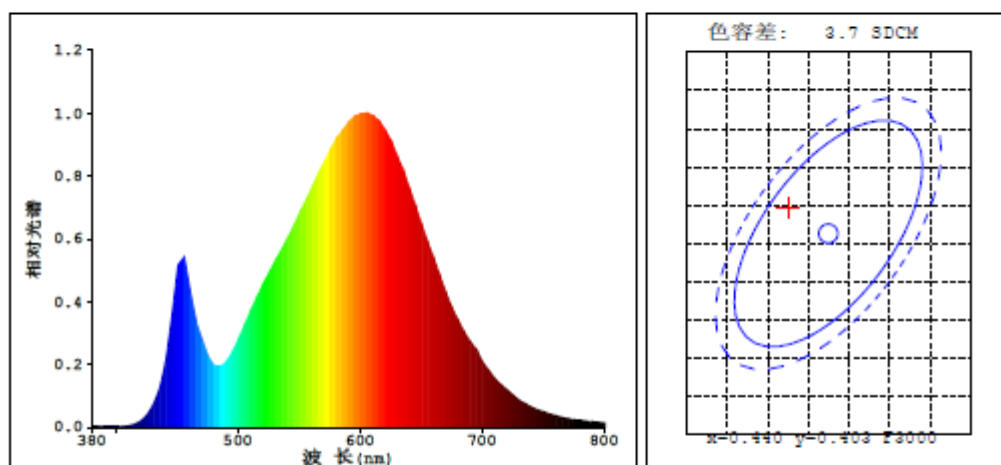

Order Number: 91220003(2700K)/91210003(3000K)/91210004(4000K)

3. Specification

	Item	Specification
Mechanical	Dimension	L93mm*W93*H74mm
	Cutting Hole	φ 80mm
	Weight	265g
	Materials and Finishing	1. Die-cast, Aluminum housing 2. Milky white paint cover
Electrical	Input Voltage	AC100~240V, 50/60Hz
	Power Consumption	8W
	PFC	>0.9
	Chip Source	Local Brand COB Chip
Optical	Color Temperature (ANSI C78.337 Standard)	3000K: 3,045K +/- 175K, 4000K: 3,985K +/- 275K 5000K: 5,000K +/- 355K
	Luminaries efficacy	3000K: 80lm/w ~ 85lm/w 4000K/5000K: 90lm/w ~ 95lm/w
	Color rending	3000K: Ra 80 typ. 4000K/5000K: Ra 80 typ.
	Beam angle	45°
	Lumen maintenance	> 92% @6000hrs
	Expected Lifetime	25,000 hrs (Ta=25°C)
Reliability	Operating Temperature	-30-60°C
	Storage Temperature	-30-60°C
Environment	Operating	Indoor use only
	IP rating	IP20
	Restricted Materials	RoHs compliant
Certification	Safety & EMC	CE approved driver

6.Photometric data

电光源测试报告

颜色参数:

色品坐标: $x=0.4357$ $y=0.4057$
 色品坐标: $u'=0.2491$ $v'=0.5218$ ($duv=7.97e-04$)
 相关色温: $T_c=3034K$ 主波长: $\lambda_d=582.4nm$ 色纯度: $Pur=52.6\%$ 质心波长: $591.0nm$
 色比: $R=24.0\%$ $G=73.8\%$ $B=2.2\%$ 峰值波长: $\lambda_p=605.0nm$ 半宽度: $\Delta\lambda_p=137.2nm$
 显色指数: $R_a=81.0$