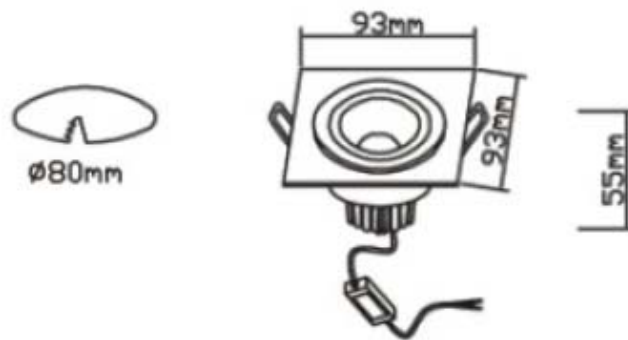

2. Application

- Spot lighting in high end commercial application place, such as hotel, restaurant, showroom, fashion store and museum, etc.
- Spot lighting in residential application place.

3 inch 8W square COB LED down light

Order Number: 91220003(2700K)/91210003(3000K)/91210004(4000K)

3. Specification

	Item	Specification
Mechanical	Dimension	L93mm*W93*H74mm
	Cutting Hole	φ 80mm
	Weight	265g
	Materials and Finishing	1. Die-cast, Aluminum housing 2. Milky white paint cover
Electrical	Input Voltage	AC100~240V, 50/60Hz
	Power Consumption	8W
	PFC	>0.9
	Chip Source	Local Brand COB Chip
Optical	Color Temperature (ANSI C78.337 Standard)	3000K: 3,045K +/- 175K, 4000K: 3,985K +/- 275K 5000K: 5,000K +/- 355K
	Luminaries efficacy	3000K: 80lm/w ~ 85lm/w 4000K/5000K: 90lm/w ~ 95lm/w
	Color rending	3000K: Ra 80 typ. 4000K/5000K: Ra 80 typ.
	Beam angle	45°
	Lumen maintenance	> 92% @6000hrs
	Expected Lifetime	25,000 hrs (Ta=25°C)
Reliability	Operating Temperature	-30-60°C
	Storage Temperature	-30-60°C
Environment	Operating	Indoor use only
	IP rating	IP20
	Restricted Materials	RoHs compliant
Certification	Safety & EMC	CE approved driver

Rev0.1

3 inch 8W square COB LED down light

Order Number: 91220003(2700K)/91210003(3000K)/91210004(4000K)

4. Mechanical Drawing**5. Cutting hole.**

3 inch 8W square COB LED down light

Order Number: 91220003(2700K)/91210003(3000K)/91210004(4000K)