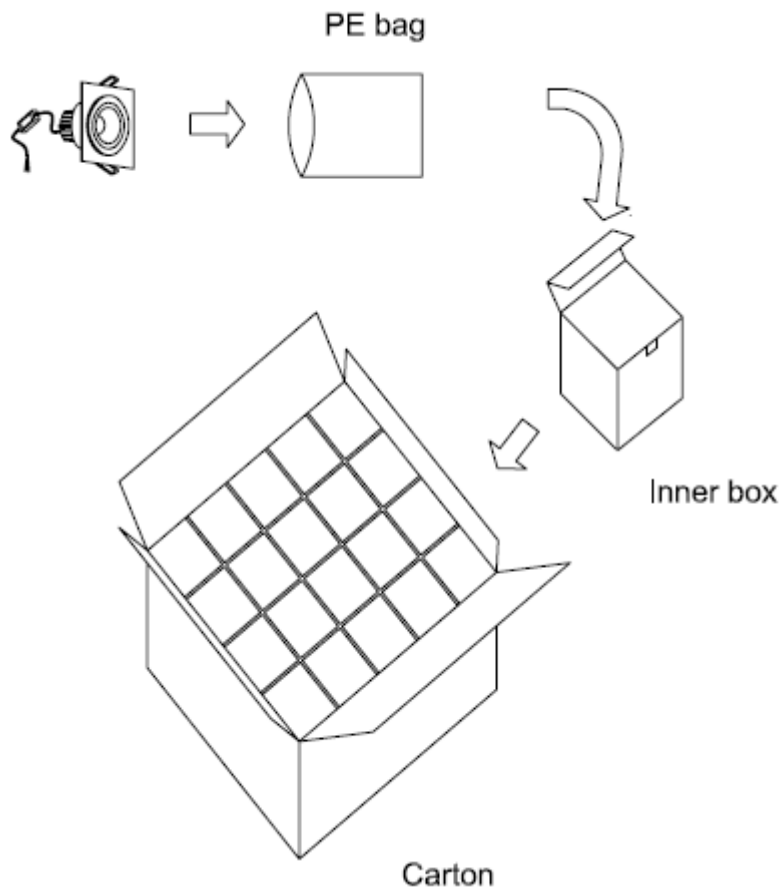

3 inch 8W square COB LED down light

Order Number: 91220003(2700K)/91210003(3000K)/91210004(4000K)

7. Packing information.

Internal packing Qty (pcs)	Whole Carton packing Qty (pcs)	Dimension of internal box L*W*H(mm)	Dimension of Carton L*W*H(mm)	Weight of internal packing (kg)	Weight of Carton packing(kg)
1pcs	60pcs	123*98*75	630*407*240	0.28KG	18.5KG