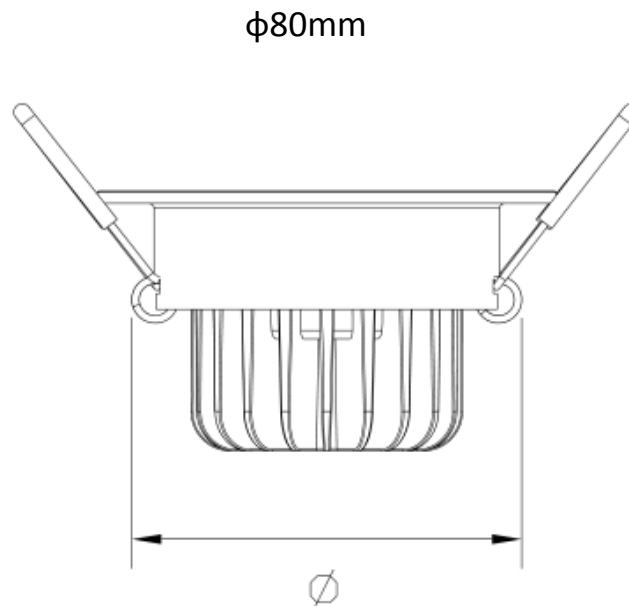

Order Number: 91220003(2700K)/91210003(3000K)/91210004(4000K)

3. Specification

	Item	Specification
Mechanical	Dimension	L93mm*W93*H74mm
	Cutting Hole	φ 80mm
	Weight	265g
	Materials and Finishing	1. Die-cast, Aluminum housing 2. Milky white paint cover
Electrical	Input Voltage	AC100~240V, 50/60Hz
	Power Consumption	8W
	PFC	>0.9
	Chip Source	Local Brand COB Chip
Optical	Color Temperature (ANSI C78.337 Standard)	3000K: 3,045K +/- 175K, 4000K: 3,985K +/- 275K 5000K: 5,000K +/- 355K
	Luminaries efficacy	3000K: 80lm/w ~ 85lm/w 4000K/5000K: 90lm/w ~ 95lm/w
	Color rending	3000K: Ra 80 typ. 4000K/5000K: Ra 80 typ.
	Beam angle	45°
	Lumen maintenance	> 92% @6000hrs
	Expected Lifetime	25,000 hrs (Ta=25°C)
Reliability	Operating Temperature	-30-60°C
	Storage Temperature	-30-60°C
Environment	Operating	Indoor use only
	IP rating	IP20
	Restricted Materials	RoHs compliant
Certification	Safety & EMC	CE approved driver

Rev0.1

3 inch 8W square COB LED down light

Order Number: 91220003(2700K)/91210003(3000K)/91210004(4000K)

4. Mechanical Drawing**5. Cutting hole.**

3 inch 8W square COB LED down light

Order Number: 91220003(2700K)/91210003(3000K)/91210004(4000K)

R1 =79	R2 =89	R3 =96	R4 =77	R5 =78	R6 =84	R7 =84
R8 =61	R9 =9	R10=73	R11=74	R12=62	R13=81	R14=98
						R15=73

光度参数:

光通量: 557.76 lm 辐射通量: 1.7255 W 光效: 68.69 lm/W

3 inch 8W square COB LED down light

Order Number: 91220003(2700K)/91210003(3000K)/91210004(4000K)