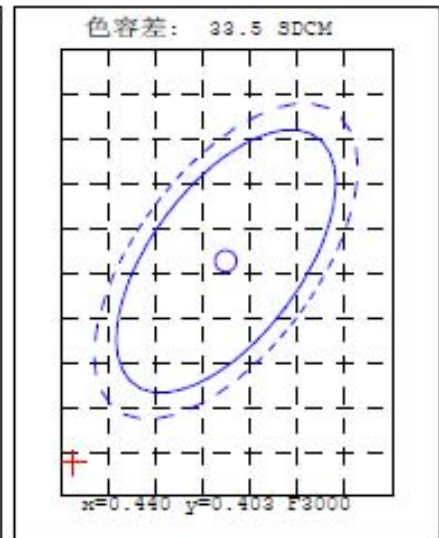

30W COB LED track light

Order Number: 96120002 (3000K) /96140001(4000K)/96160002(5000K)

5. Photometric data

电光源测试报告

颜色参数:

色品坐标: $x=0.3786$ $y=0.3848$

色品坐标: $u'=0.2207$ $v'=0.5048$ ($duv=4.26e-03$)

相关色温: $Tc=4107K$ 主波长: $\lambda_d=576.5nm$ 色纯度: $Pur=29.1\%$ 质心波长: $570.0nm$

色比: $R=18.9\%$ $G=77.7\%$ $B=3.4\%$ 峰值波长: $\lambda_p=590.0nm$ 半宽度: $\Delta\lambda_p=153.9nm$

显色指数: $Ra=82.0$

R1 =79

R2 =88

R3 =94

R4 =80

R5 =79

R6 =83

R7 =88

R8 =66

R9 =9

R10=71

R11=77

R12=57

R13=81

R14=97

R15=74

光度参数:

光通量: 1168.8 lm 辐射通量: 3.5754 W 光效: 66.79 lm/W