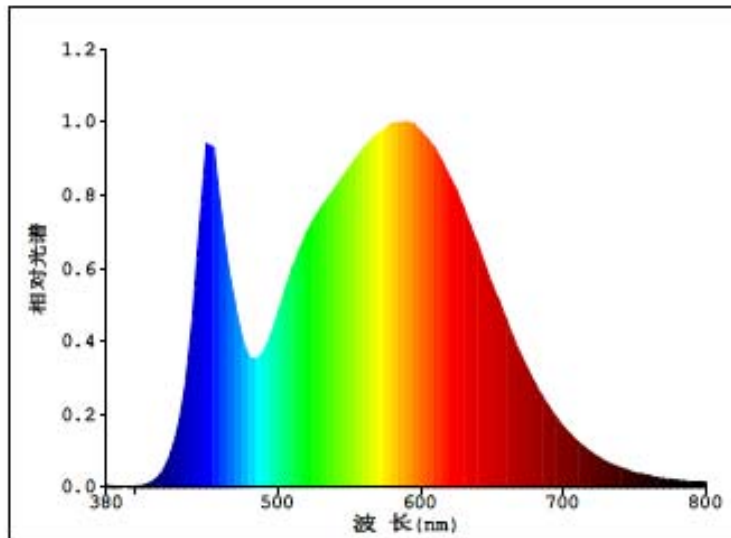

Order Number: 96120002 (3000K) /96140001(4000K)/96160002(5000K)

3. Specification

	Item	Specification
Mechanical	Dimension	φ 90mm*H193mm
	Weight	450g
	Materials and Finishing	1. Die-cast, Aluminum housing 2. Milky white paint cover
Electrical	Input Voltage	AC100~240V, 50/60Hz
	Power Consumption	30W
	PFC	>0.9
	Chip Source	COB Chip
Optical	Color Temperature (ANSI C78.337 Standard)	3000K: 3,045K +/- 175K, 4000K: 3,985K +/- 275K
	Luminaries efficacy	3000K: 63lm/w ~ 65lm/w 4000K: 65lm/w ~ 67lm/w
	Color rendering	3000K: Ra 80 typ. 4000K: Ra 80 typ.
	Beam angle	60°
	Lumen maintenance	> 92% @6000hrs
	Expected Lifetime	25,000 hrs (Ta=25°C)
Reliability	Operating Temperature	-20-50°C
	Storage Temperature	-20-50°C
Environment	Operating	Indoor use only
	IP rating	IP20
	Restricted Materials	RoHs compliant

电光源测试报告

颜色参数:

色品坐标: $x=0.3786$ $y=0.3848$

色品坐标: $u'=0.2207$ $v'=0.5048$ ($duv=4.26e-03$)

相关色温: $Tc=4107K$ 主波长: $\lambda_d=576.5nm$ 色纯度: $Pur=29.1\%$ 质心波长: $570.0nm$

色比: $R=18.9\%$ $G=77.7\%$ $B=3.4\%$ 峰值波长: $\lambda_p=590.0nm$ 半宽度: $\Delta\lambda_p=153.9nm$