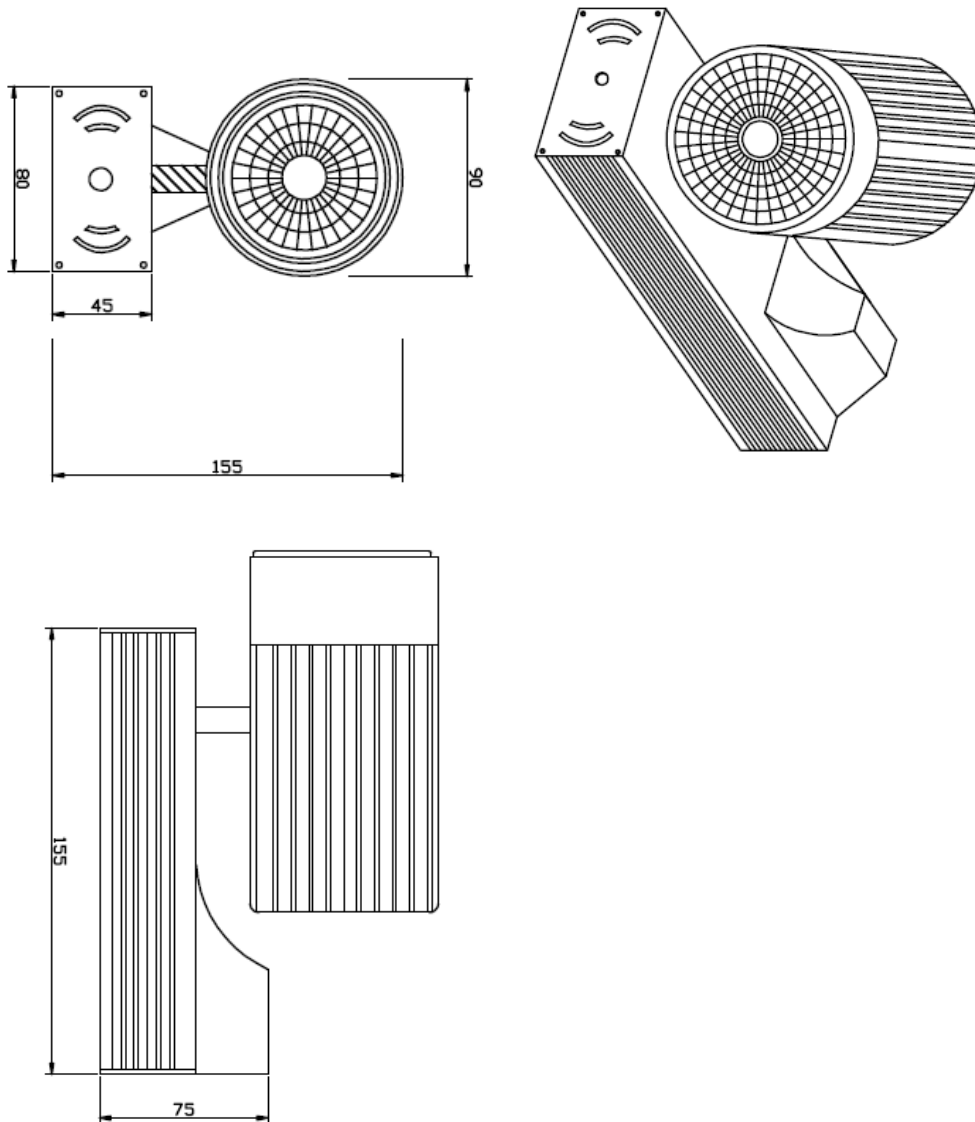

30W COB LED track light

Order Number: 96120002 (3000K) /96140001(4000K)/96160002(5000K)

1. Feature

- Perfect light quality design, system efficacy > 70lm/w (2700K), can replace halogen or HID lamp.
- Flexible optical design provides changeable beam angle to specific applications.
- Universal power input range of 100 – 240 VAC, allowing consistent installation in any location around the world.
- Modular design for flexible change between different lighting fixture.
- High quality surface treatment with mat white for cover.
- Environmental friendly. RoHs Compliant
- The color temperature follows ANSI C78.337 Standard.

2. Application

- Spot lighting in high end commercial application place, such as hotel, restaurant, showroom, fashion store and museum, etc.
- Spot lighting in residential application place.

30W COB LED track light

Order Number: 96120002 (3000K) /96140001(4000K)/96160002(5000K)

3. Specification

	Item	Specification
Mechanical	Dimension	φ 90mm*H193mm
	Weight	450g
	Materials and Finishing	1. Die-cast, Aluminum housing 2. Milky white paint cover
Electrical	Input Voltage	AC100~240V, 50/60Hz
	Power Consumption	30W
	PFC	>0.9
	Chip Source	COB Chip
Optical	Color Temperature (ANSI C78.337 Standard)	3000K: 3,045K +/- 175K, 4000K: 3,985K +/- 275K
	Luminaries efficacy	3000K: 63lm/w ~ 65lm/w 4000K: 65lm/w ~ 67lm/w
	Color rendering	3000K: Ra 80 typ. 4000K: Ra 80 typ.
	Beam angle	60°
	Lumen maintenance	> 92% @6000hrs
	Expected Lifetime	25,000 hrs (Ta=25°C)
Reliability	Operating Temperature	-20-50°C
	Storage Temperature	-20-50°C
Environment	Operating	Indoor use only
	IP rating	IP20
	Restricted Materials	RoHs compliant

30W COB LED track light

Order Number: 96120002 (3000K) /96140001(4000K)/96160002(5000K)

4. Mechanical Drawing

30W COB LED track light

Order Number: 96120002 (3000K) /96140001(4000K)/96160002(5000K)

5. Photometric data