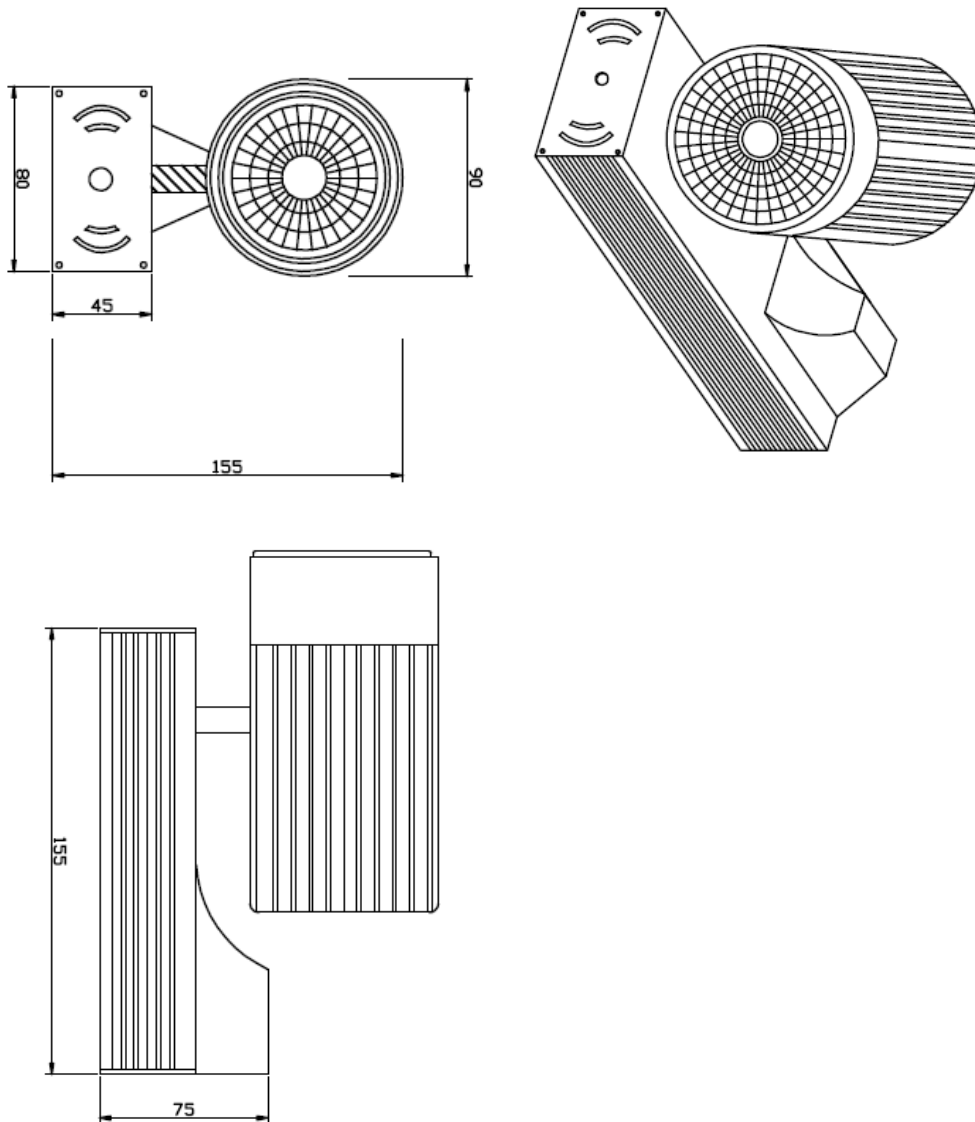

20W COB LED track light

Order Number: 96120006 (3000K) / 96140006(4000K)/96150006(5000K)

1. Feature

- Perfect light quality design, system efficacy > 67lm/w (4000K), can replace halogen or HID lamp.
- Flexible optical design provides changeable beam angle to specific applications.
- Universal power input range of 100 – 240 VAC, allowing consistent installation in any location around the world.
- Modular design for flexible change between different lighting fixture.
- High quality surface treatment with mat white for cover.
- Environmental friendly. RoHs Compliant
- The color temperature follows ANSI C78.337 Standard.

2. Application

- Spot lighting in high end commercial application place, such as hotel, restaurant, showroom, fashion store and museum, etc.
- Spot lighting in residential application place.

20W COB LED track light

Order Number:96120006 (3000K) /96140006(4000K)/96150006(5000K)

3. Specification

	Item	Specification
Mechanical	Dimension	φ 90mm*H155mm
	Weight	450g
	Materials and Finishing	1. Die-cast, Aluminum housing 2. Milky white paint cover
Electrical	Input Voltage	AC100~240V, 50/60Hz
	Power Consumption	20W
	PFC	>0.9
	Chip Source	COB Chip
Optical	Color Temperature (ANSI C78.337 Standard)	3000K: 3,045K +/- 175K,
		4000K: 3,985K +/- 275K
	Luminaries efficacy	3000K: 63lm/w ~ 65lm/w
		4000K: 65lm/w ~ 67lm/w
	Color rending	3000K: Ra 80 typ.
		4000K: Ra 80 typ.
	Beam angle	60°
Lumen maintenance	> 92% @6000hrs	
Expected Lifetime	25,000 hrs (Ta=25°C)	
Reliability	Operating Temperature	-20-50°C
	Storage Temperature	-20-50°C
Environment	Operating	Indoor use only
	IP rating	IP20
	Restricted Materials	RoHs compliant

20W COB LED track light

Order Number:96120006 (3000K) /96140006(4000K)/96150006(5000K)

4. Mechanical Drawing

20W COB LED track light

Order Number:96120006 (3000K) /96140006(4000K)/96150006(5000K)

5. Photometric data