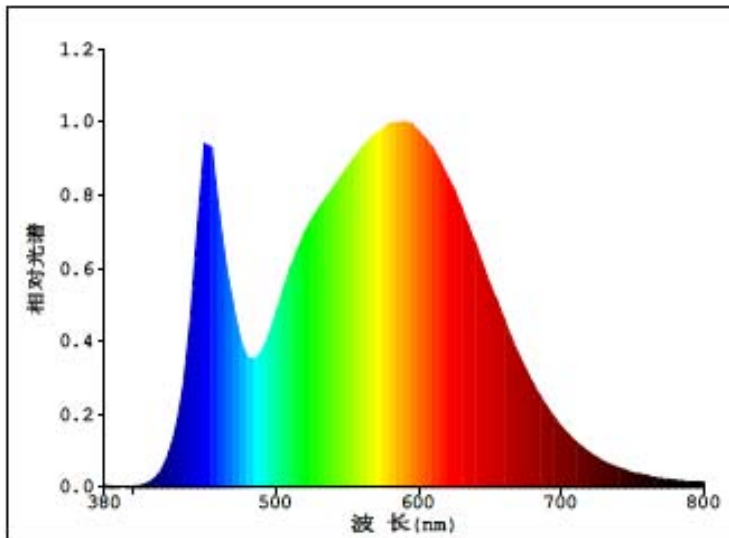

Order Number:96120006 (3000K) /96140006(4000K)/96150006(5000K)

3. Specification

	Item	Specification
Mechanical	Dimension	φ 90mm*H155mm
	Weight	450g
	Materials and Finishing	1. Die-cast, Aluminum housing 2. Milky white paint cover
Electrical	Input Voltage	AC100~240V, 50/60Hz
	Power Consumption	20W
	PFC	>0.9
	Chip Source	COB Chip
Optical	Color Temperature (ANSI C78.337 Standard)	3000K: 3,045K +/- 175K,
		4000K: 3,985K +/- 275K
	Luminaries efficacy	3000K: 63lm/w ~ 65lm/w
		4000K: 65lm/w ~ 67lm/w
	Color rending	3000K: Ra 80 typ.
		4000K: Ra 80 typ.
	Beam angle	60°
Lumen maintenance	> 92% @6000hrs	
Expected Lifetime	25,000 hrs (Ta=25°C)	
Reliability	Operating Temperature	-20-50°C
	Storage Temperature	-20-50°C
Environment	Operating	Indoor use only
	IP rating	IP20
	Restricted Materials	RoHs compliant

光谱分析系统测试报告

第 1 页 共 3 页

电光源测试报告

颜色参数:

色品坐标: $x=0.3786$ $y=0.3848$

色品坐标: $u'=0.2207$ $v'=0.5048$ ($duv=4.26e-03$)

相关色温: $Tc=4107K$ 主波长: $\lambda_d=576.5nm$ 色纯度: $Pur=29.1\%$ 质心波长: $570.0nm$

色比: $R=18.9\%$ $G=77.7\%$ $B=3.4\%$ 峰值波长: $\lambda_p=590.0nm$ 半宽度: $\Delta\lambda_p=153.9nm$