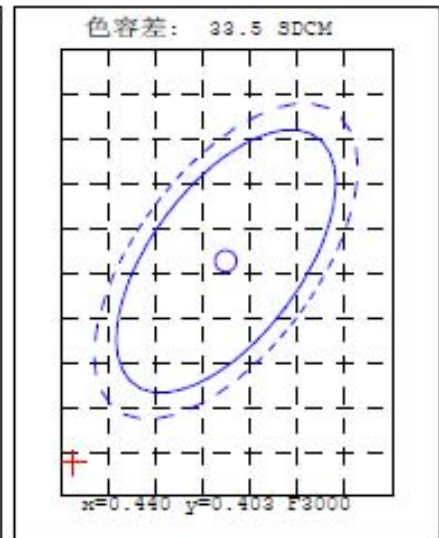

20W COB LED track light

Order Number:96120006 (3000K) /96140006(4000K)/96150006(5000K)

5. Photometric data

光谱分析系统测试报告

第 1 页 共 3 页

电光源测试报告

颜色参数:

色品坐标: $x=0.3786$ $y=0.3848$

色品坐标: $u'=0.2207$ $v'=0.5048$ ($duv=4.26e-03$)

相关色温: $Tc=4107K$ 主波长: $\lambda_d=576.5nm$ 色纯度: $Pur=29.1\%$ 质心波长: $570.0nm$

色比: $R=18.9\%$ $G=77.7\%$ $B=3.4\%$ 峰值波长: $\lambda_p=590.0nm$ 半宽度: $\Delta\lambda_p=153.9nm$

显色指数: $Ra=82.0$

R1 =79

R2 =88

R3 =94

R4 =80

R5 =79

R6 =83

R7 =88

R8 =66

R9 =9

R10=71

R11=77

R12=57

R13=81

R14=97

R15=74

光度参数:

光通量: 1168.8 lm 辐射通量: 3.5754 W 光效: 66.79 lm/W